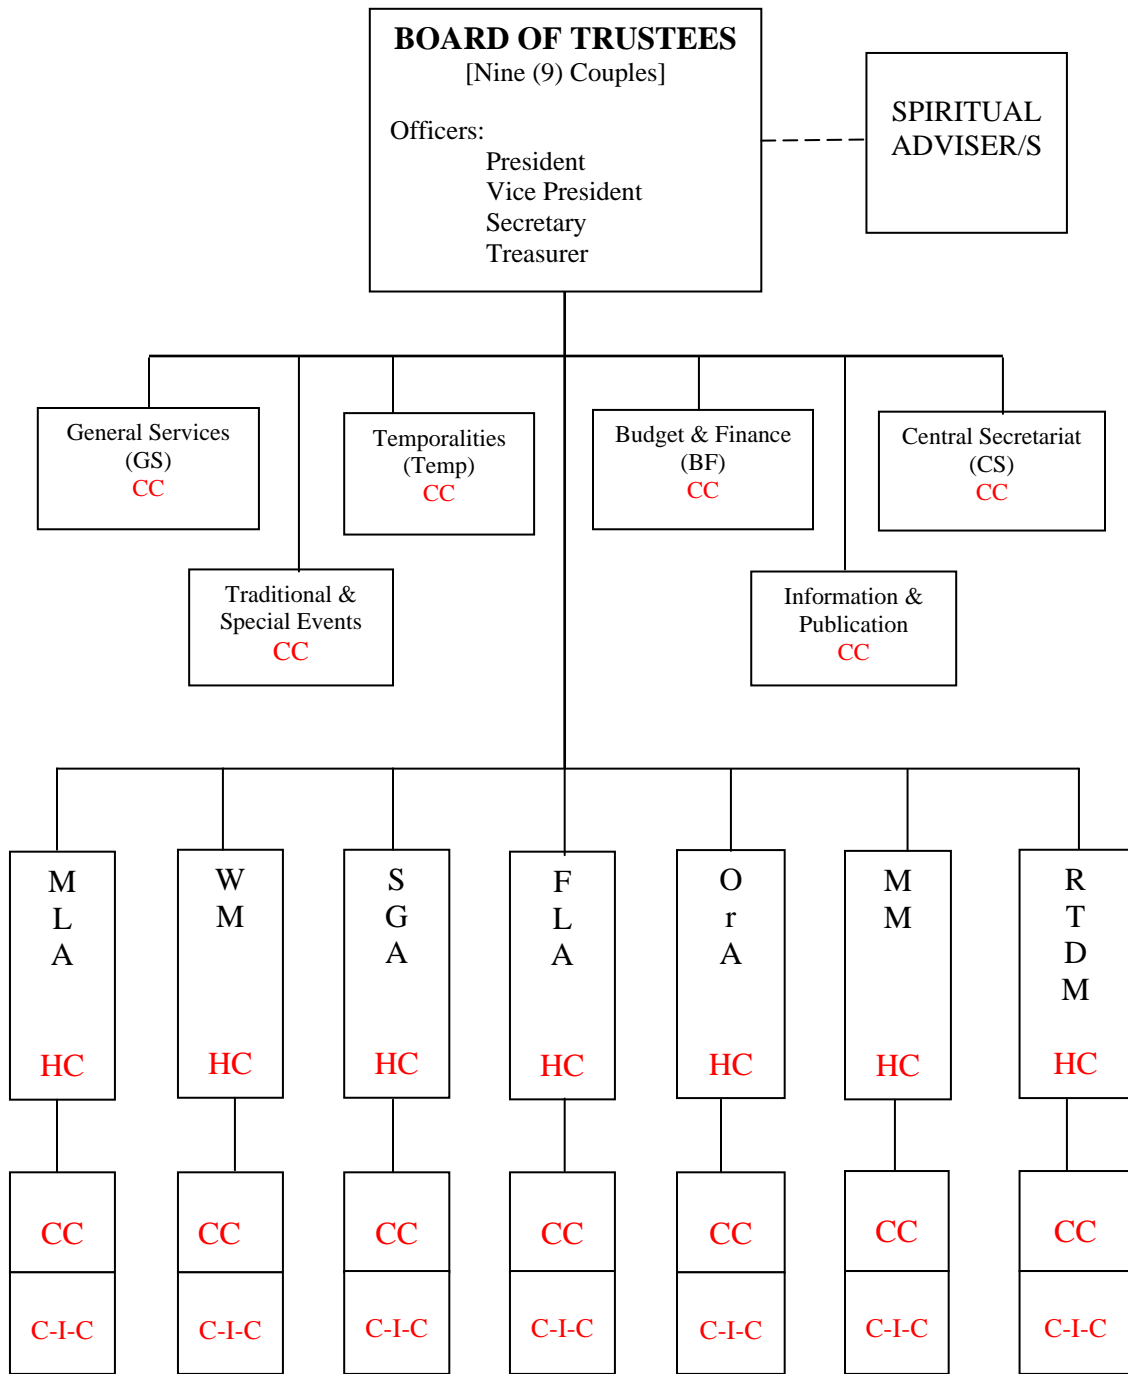

- ORGANIZATIONAL STRUCTURE -

Legend:

- | | | | |
|------|---|-------|-------------------|
| MLA | >Marriage Life Apostolate | HC | >Head Couple |
| WM | >Worship Ministry | CC- | >Chair Couple |
| SGA | >Spiritual Growth Apostolate | C-I-C | >Couple-in-Charge |
| FLA | >Family Life Apostolate | | |
| OrA | >Outreach Apostolate | | |
| MM | >Music Ministry | | |
| RTDM | >Research Training & Development Ministry | | |